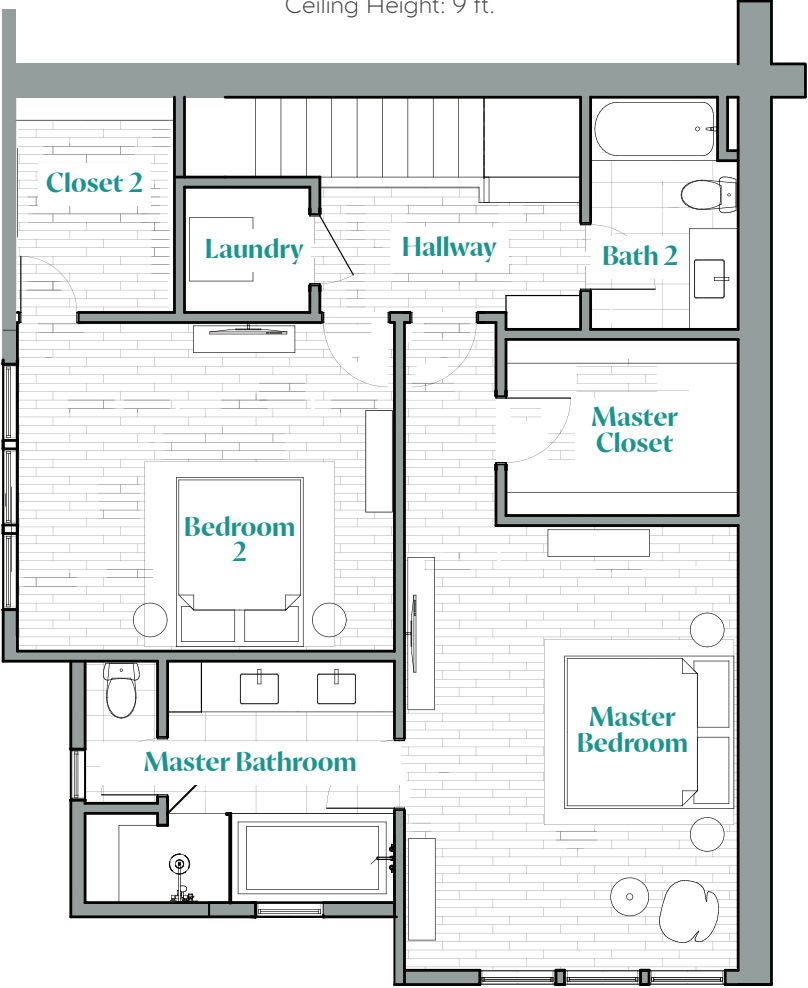

Floor Plan D (Cont.)

Square footage:
1,990sq ft.

Bedrooms:
2

Bathrooms:
2.5

Third level

Ceiling Height: 9 ft.

*Measurements are approximate