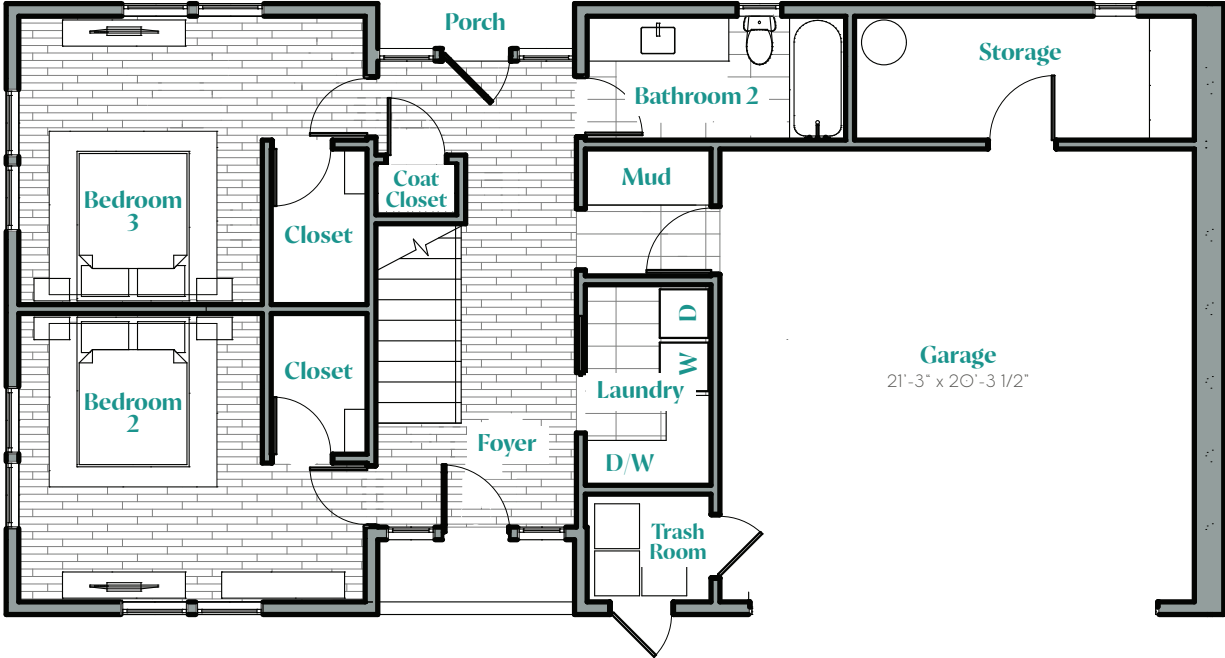

# Floor Plan G

🏠 Square footage:  
2,280sq. ft.

🛏 Bedrooms:  
3

🚿 Bathrooms:  
2.5

## First level

## Second level