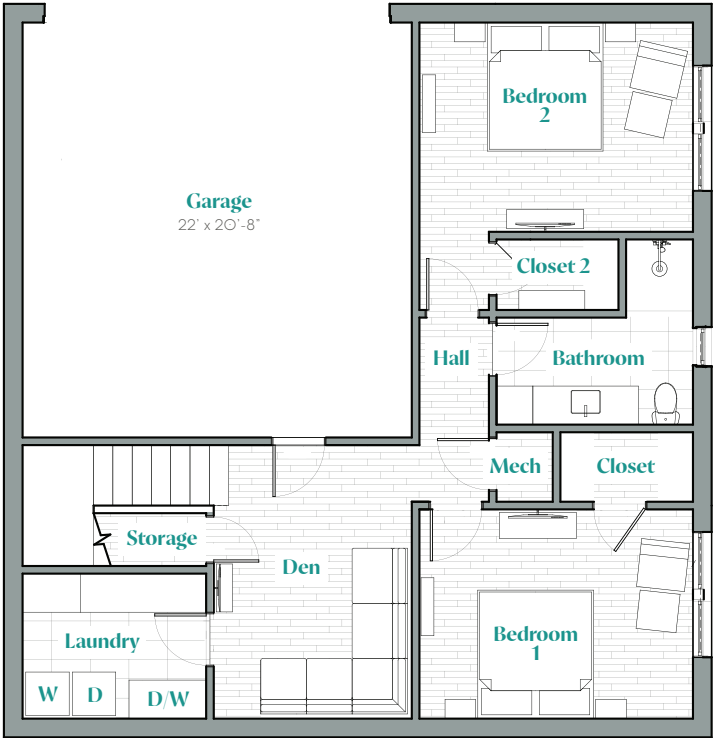

Floor Plan F

Square footage:
2,031sq. ft.

Bedrooms:
3

Bathrooms:
2.5

First level

Second level