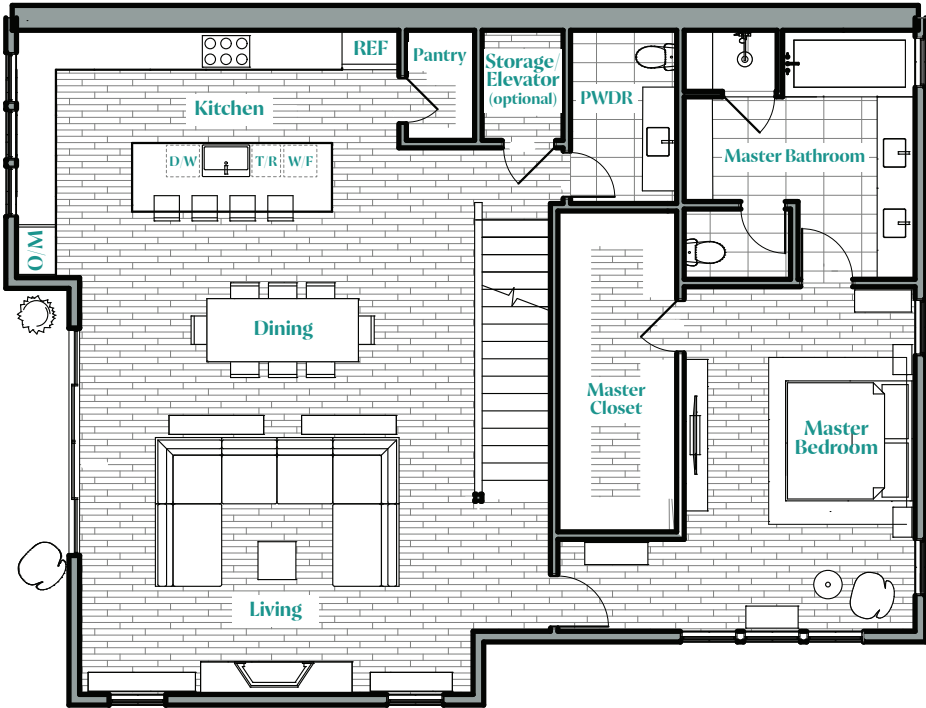

Floor Plan E

Square footage:
2,928sq. ft.

Bedrooms:
3

Bathrooms:
3.5

First level

Second level

Floor Plan E (Cont.)

Square footage:
2,928sq ft.

Bedrooms:
3

Bathrooms:
3.5

Third level