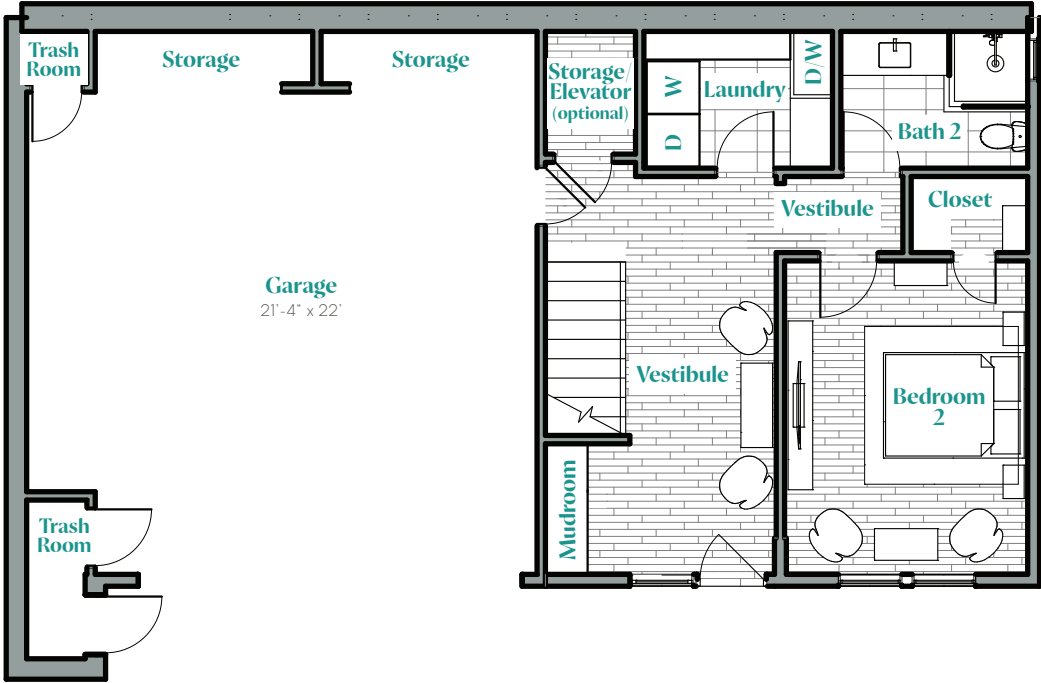

Floor Plan E

Square footage:
2,928sq. ft.

Bedrooms:
3

Bathrooms:
3.5

First level

Second level

Floor Plan E (Cont.)

Square footage:
2,928sq ft.

Bedrooms:
3

Bathrooms:
3.5

Third level