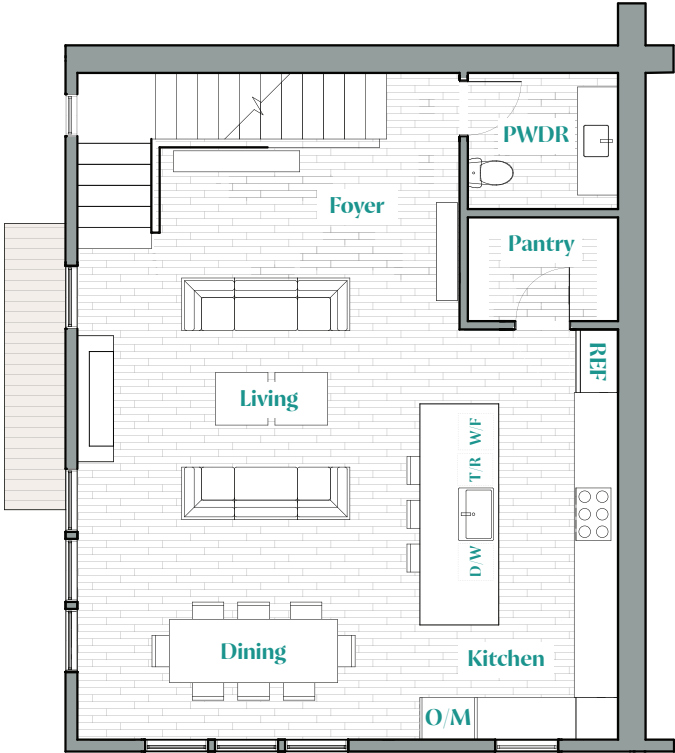

Floor Plan D

Square footage:
1,990sq ft.

Bedrooms:
2

Bathrooms:
2.5

First level

Second level

Floor Plan D (Cont.)

Square footage:
1,990sq ft.

Bedrooms:
2

Bathrooms:
2.5

Third level