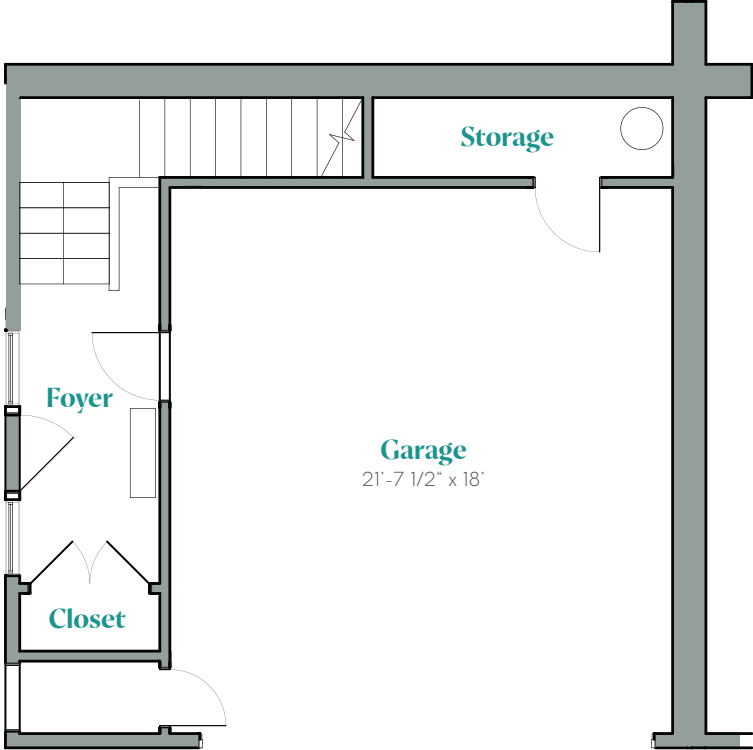

Floor Plan D

Square footage:
1,990sq ft.

Bedrooms:
2

Bathrooms:
2.5

First level

Second level

Floor Plan D (Cont.)

Square footage:
1,990sq ft.

Bedrooms:
2

Bathrooms:
2.5

Third level