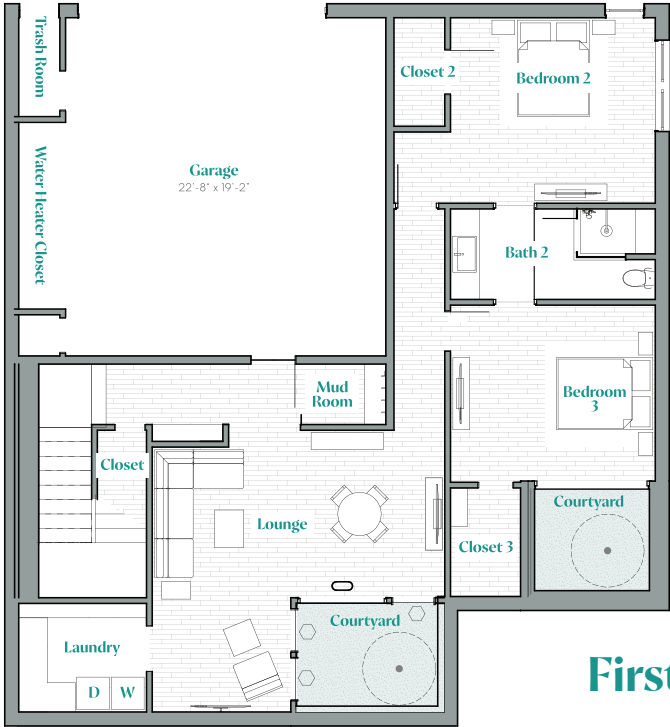

Floor Plan C

Square footage:
2,919sq. ft.

Bedrooms:
3

Bathrooms:
2.5

First level

Second level