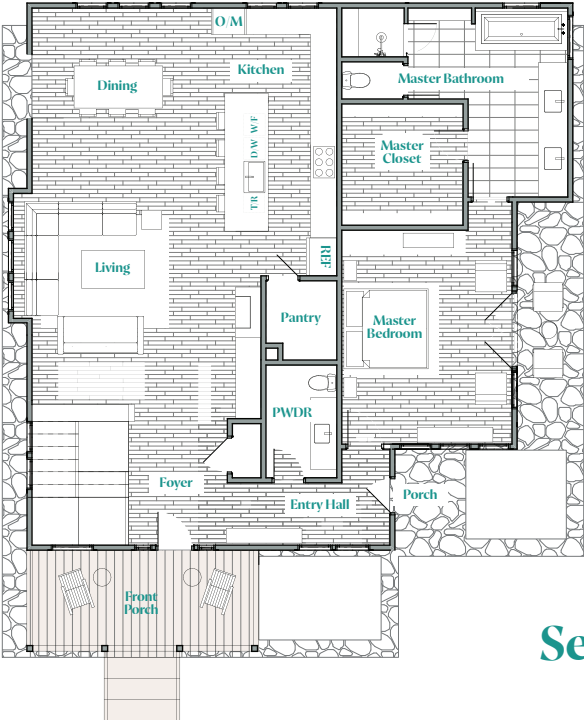

Floor Plan C

Square footage:
2,919sq. ft.

Bedrooms:
3

Bathrooms:
2.5

First level

Second level