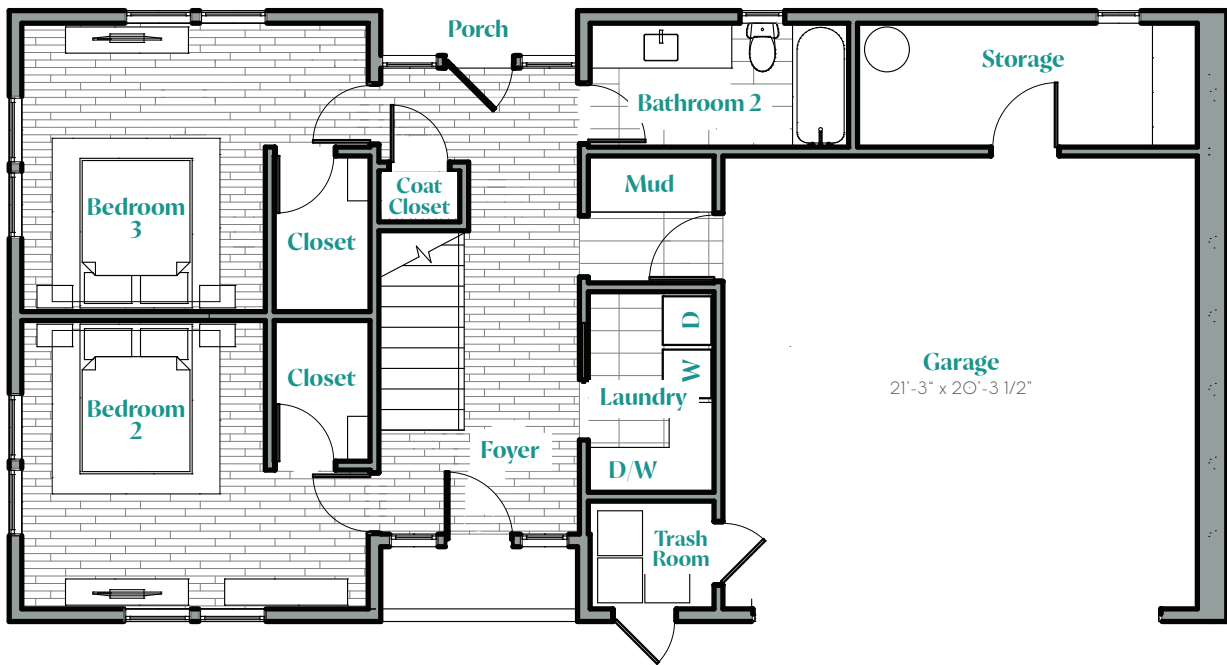

Floor Plan G

🏠 Square footage:
2,280sq. ft.

🛏 Bedrooms:
3

🚿 Bathrooms:
2.5

First level

Second level