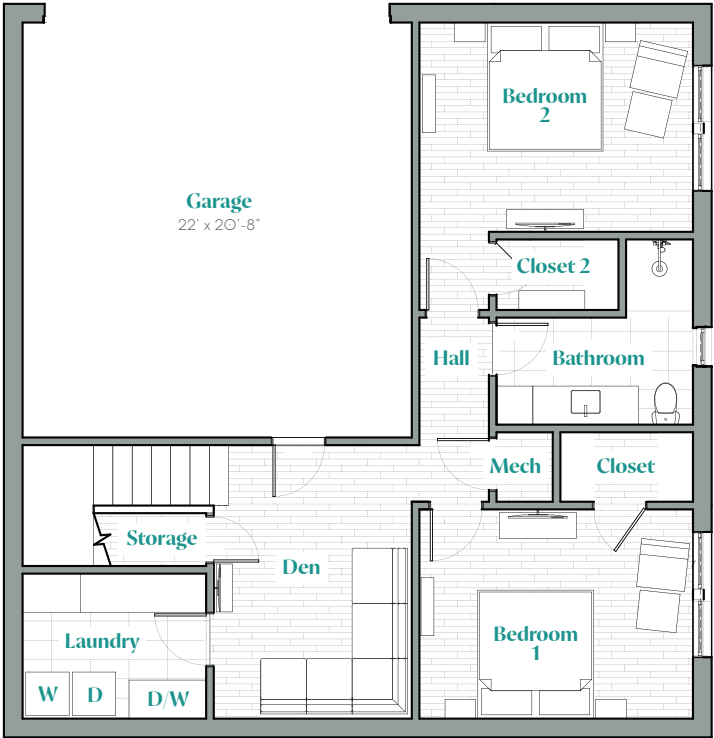

Floor Plan F

Square footage:
2,031sq. ft.

Bedrooms:
3

Bathrooms:
2.5

First level

Second level