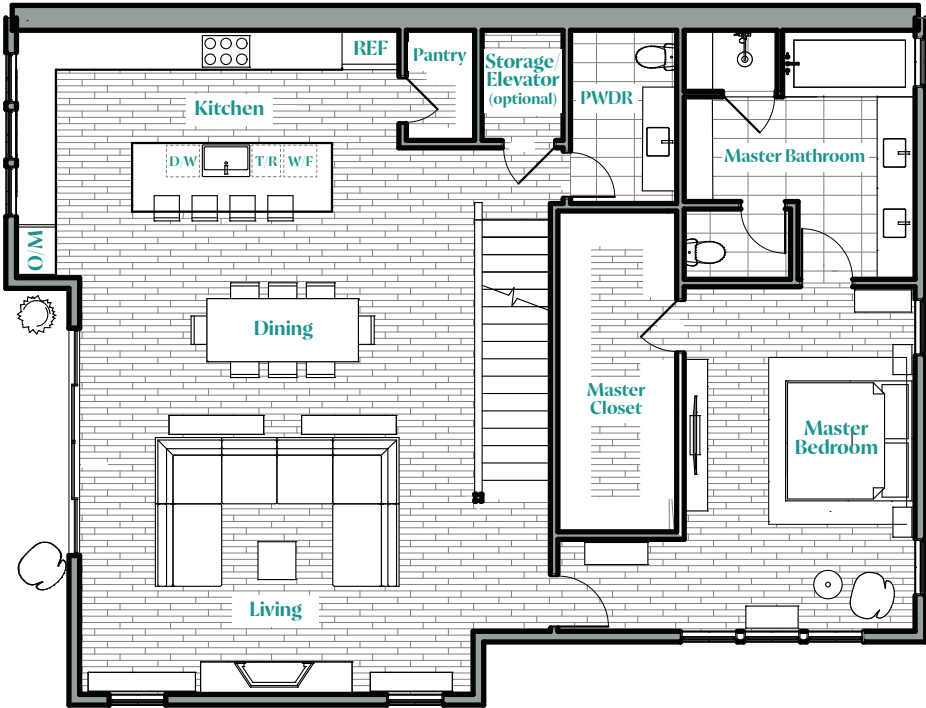

Floor Plan E

Square footage:
2,928sq. ft.

Bedrooms:
3

Bathrooms:
3.5

First level

Second level

Floor Plan E (Cont.)

Square footage:
2,928sq ft.

Bedrooms:
3

Bathrooms:
3.5

Third level